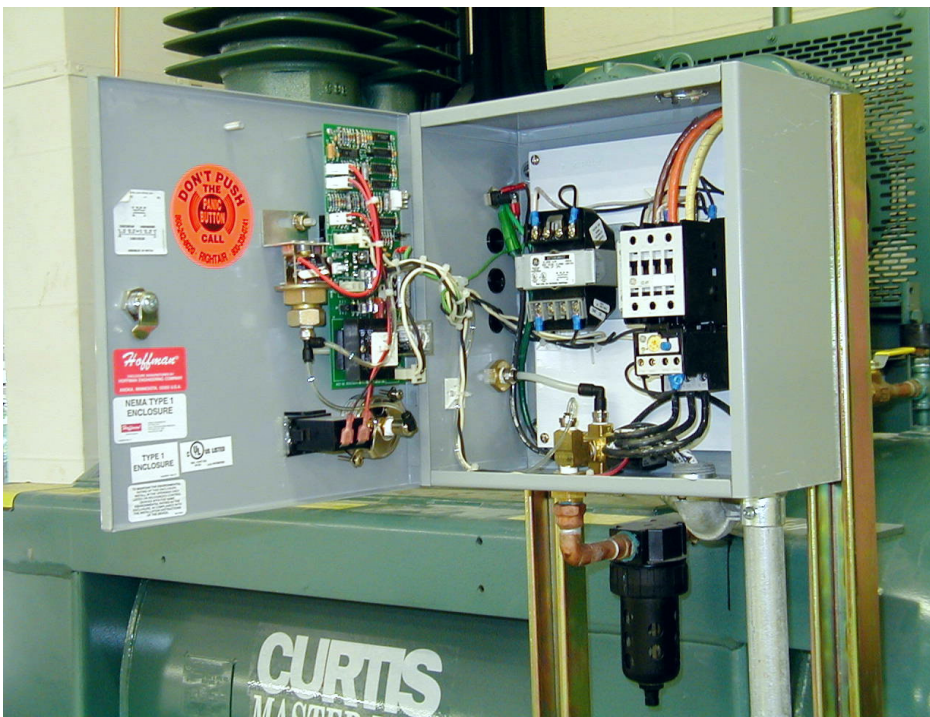

Model ADS Starter Combination Installed on 2 Curtis 25 hp Compressors at Natural Gas Facility

Two Curtis 98's, 25HP,
controlled by the
Universal Autodual Model
ADS Starter Combination.

Only two plumbing
connections; control air in
and air out to unloaders,
and 2 electrical
connections; power in to
ADS control, and power to
motors complete the
installation. All internal
controls and wiring are
factory finished and
tested.