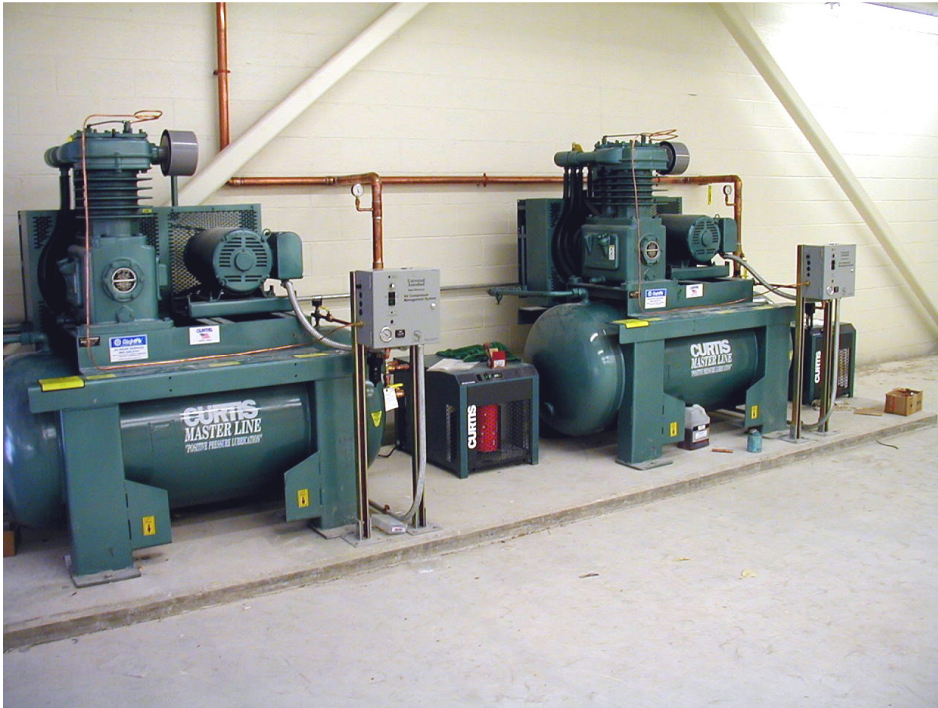

Model ADS Starter Combination Installed on 2 Curtis 25 hp Compressors at Natural Gas Facility

Two Curtis 98's, 25HP,
controlled by the
Universal Autodual Model
ADS Starter Combination.

Only two plumbing
connections; control air in
and air out to unloaders,
and 2 electrical
connections; power in to
ADS control, and power to
motors complete the
installation. All internal
controls and wiring are
factory finished and
tested.