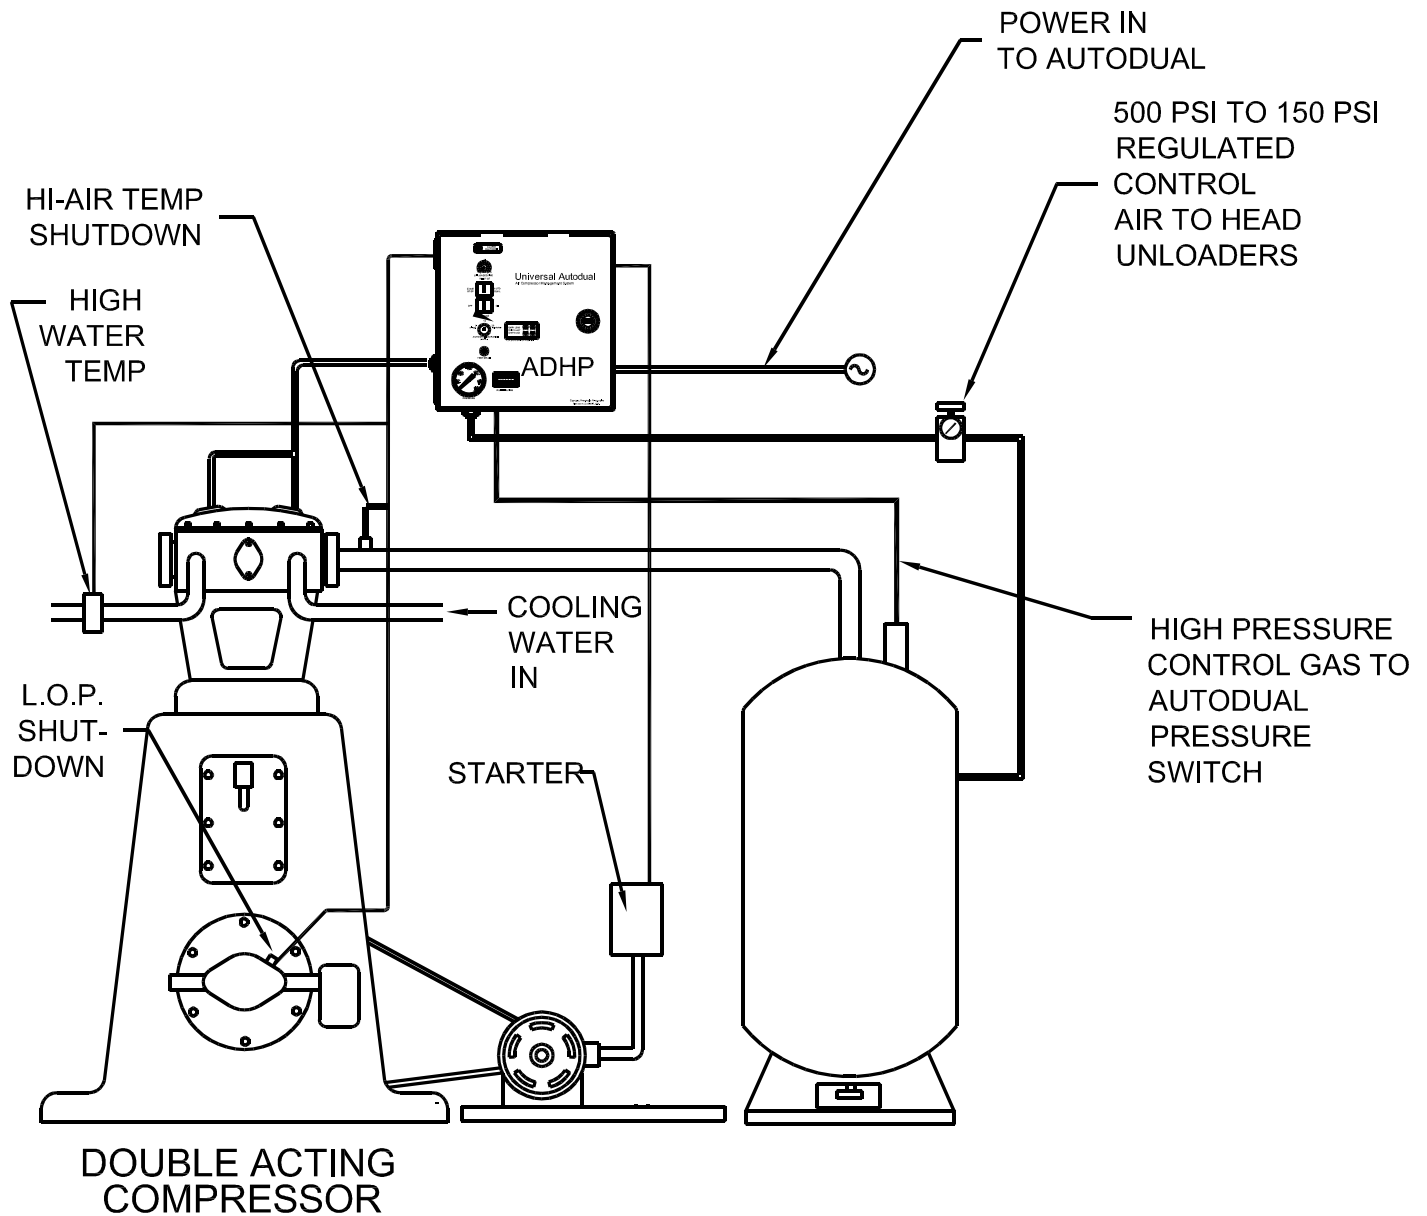

MODEL ADHP UNIVERSAL AUTODUAL HIGH-PRESSURE CONTROLLER ON DOUBLE-ACTING BOOSTER

SHOWS THREE EMERGENCY SHUTDOWN INDICATORS IN SERIES: LOP, HAT, HWT